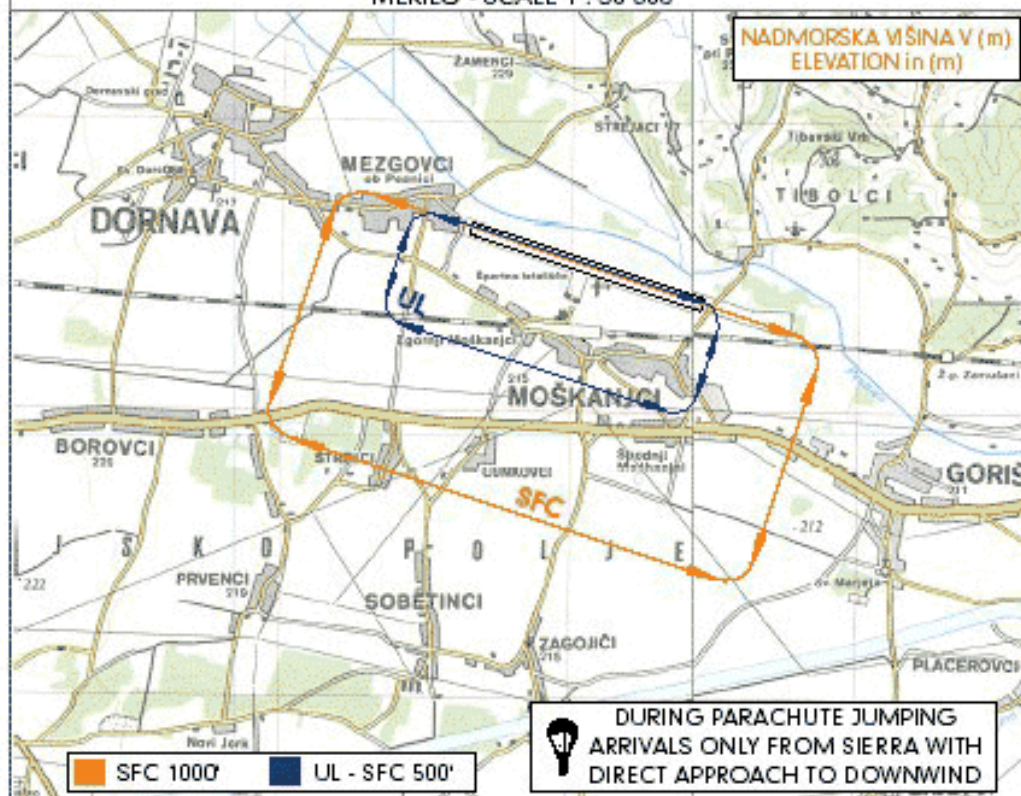

TOČKE JAVLJANJA  
REPORTING POINTS

Rodijski žaromet *MR* NDB 334 KHz	Mesto LOVRENC City
N 46° 28' 25" N 16° 03' 08" E	Vas SAVCI Village
W 46° 26' 00" N 15° 45' 20" E	Mesto PTUJ City
S 46° 23' 38" N 15° 58' 00" E	Most BUKOVCI Bridge
E 46° 25' 00" N 16° 06' 53" E	Vas V.NEDELJA village

# ŠOLSKI KROG - AERODROME TRAFFIC CIRCUIT

  
 PODATKI SO INFORMATIVNI IN NEURADNI  
 DATA IS INFORMATIVE AND UNOFFICIAL

MERILO - SCALE 1 : 50 000

**OVIRE:**  
 -pred pragom 11VPS se nahaja vas Mezgovci

**OBSTACLES:**  
 -Play attention to the village MEZGOVCI before THR 11.