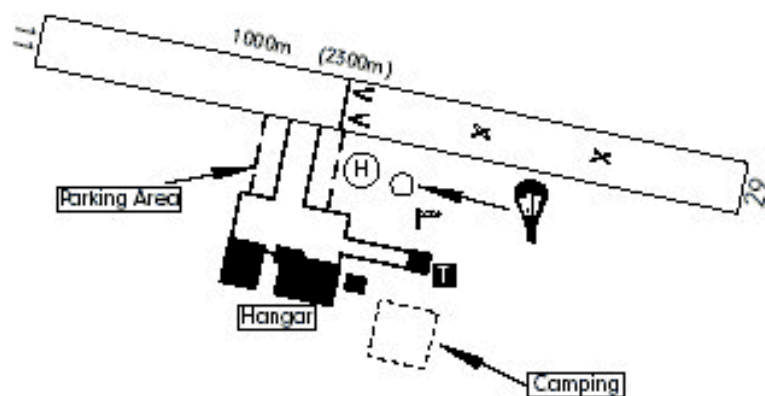

AD permitted for sport and turist ACFT only (RWY LCN 61). Pilots flying to LJPT are obliged to land first at an international AD for customs and permission before they continue the flight to PTUJ.

MERO - SCALE 1 : 250 000