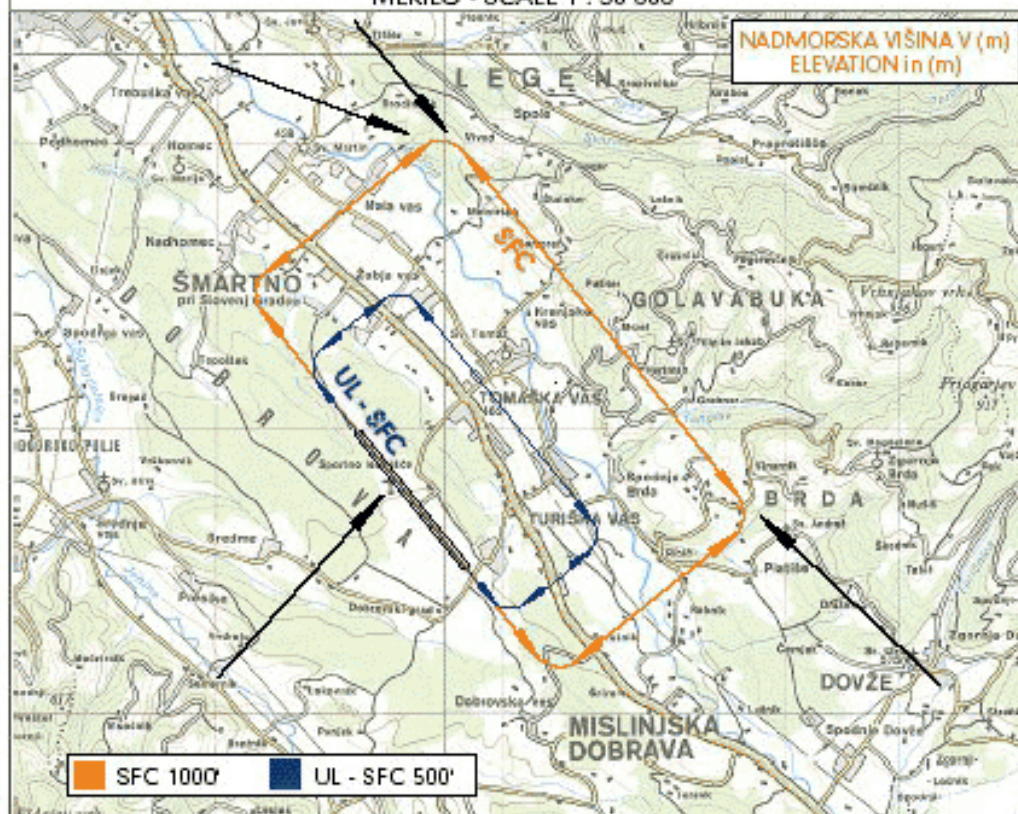

ŠOLSKI KROG - AERODROME TRAFFIC CIRCUIT

PODATKI SO INFORMATIVNI IN NEURADNI
DATA IS INFORMATIVE AND UNOFFICIAL

MERILO - SCALE 1 : 50 000

OVIRE:
-ni ovir

OBSTACLES:
-No obstacles

POZOR:

ATTENTION:

GORIVO FUEL	100 LL	MAZIVO OIL	AEROSHELL W 100, 15 W 50

SERVIS: Manjša popravila, predpoletni pregledi: C-150, C-172, PA-18, PA-38.
SERVICE: Small repairs, preflight inspections: C-150, C-172, PA-18, PA-28, PA-38.

HOTELI: SLOVENJ GRADEC (6,5 km). Camp in bungalovi na letališču.
HOTELS: SLOVENJ GRADEC (6,5 km). Camp and bungalows on AD.

DELOVNI ČAS: 01.APRIL-31.OKTOBER od 10.00
HOURS: 01.APR.-31.OCT. from 10.00

BELEŽKE: Za uporabo luči kličite na telefon: 062-708-302
NOTICE: For lights call by telephone ++ 62-708-302
AD Slovenj Gradec opened for Intl traffic under following conditions:
- Flight announcement must be submitted 36Hrs prior to flight to CAA Slovenia - Flight announcement department VIA AFTN: LJLAYAYX, SITA: LJUYYYF or FAX: +386 61 13 17 178.
- Application must contain following data: 1. ACFT type 2. Date and time of operation 3. Departure and final destination ads 4. Names, birth data and passport number of crew and passengers.
Operational freq of ad LJSG is 123.5000 Mhz. For more info contact ad LJSG via phone: + 386 602 53 630